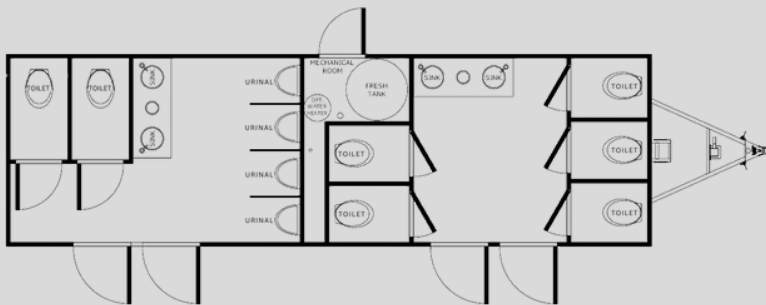

## 4-DOOR, 11-STATION RESTROOM TRAILER

The FS281 Restroom Trailer is a robust, spacious solution for high-capacity events and job sites. Designed with two doors on each side, it enables an easy flow of traffic, reducing wait times and maximizing convenience for users.

Celebrity Interior

Curb Weight:	11,100lbs
Axles:	Tandem
Box Length:	28-Foot
Box Width:	100-Inches
Opt. Fresh Tank:	150/200 Gallons
Waste Tank:	1,000 Gallons

*\*The images shown may feature optional features or configurations that are not standard. Please contact a product manager for details on available features and options.*