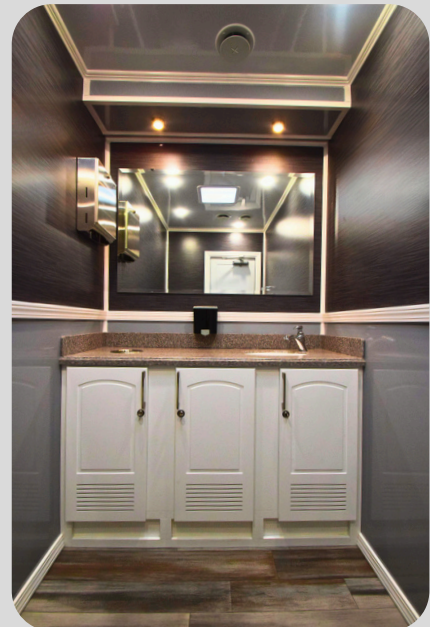

### 2-DOOR, 2-STALL RESTROOM TRAILER

This spacious two-station restroom trailer offers an ideal blend of comfort and practicality in any setting. With two separate, roomy spaces, guests enjoy a relaxed, private atmosphere.

Perfect for intimate gatherings, this trailer delivers a touch of luxury without the high price tag. Built with durable, heavy-duty components, this trailer promises long-lasting reliability, ensuring guests have a comfortable restroom experience for years to come.