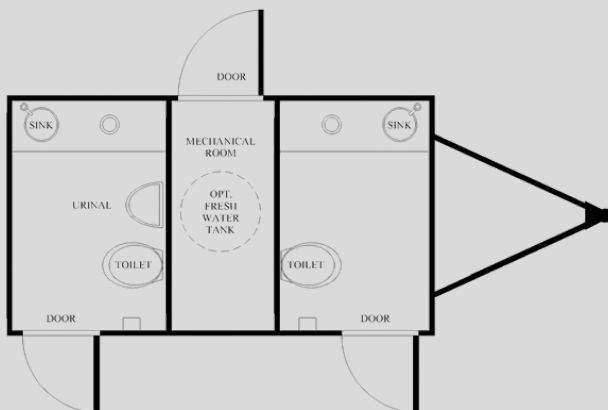

### 2-DOOR, 2-STALL RESTROOM TRAILER

This spacious two-station restroom trailer offers an ideal blend of comfort and practicality in any setting. With two separate, roomy spaces, guests enjoy a relaxed, private atmosphere.

Celebrity Interior

Curb Weight:	4,880lbs
Axles:	Single
Single Box Length:	13-Foot
Box Width:	90-Inches
Opt. Fresh Tank:	100/150 Gallons
Waste Tank:	370 Gallons

*\*The images shown may feature optional features or configurations that are not standard. Please contact a product manager for details on available features and options.*