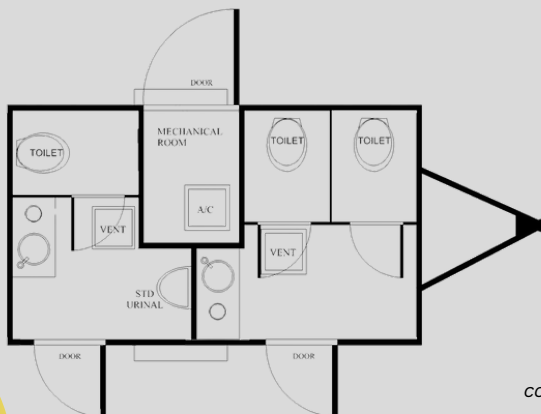

(260) 593-2279

FS754

FLEET COMMAND

2-DOOR, 4-STATION RESTROOM TRAILER

This communal four-station trailer, offers two stalls on the ladies' side and one urinal and stall on the men's side, allowing multiple guests to enjoy a cool and refreshing space at once!

Measuring 13-feet with both doors on the curb side, this trailer simplifies positioning, making setup a breeze. Built with heavy-duty components, this trailer withstands high traffic while maintaining a pleasant and comfortable space for all.

Celebrity Interior

Curb Weight: 5,460lbs
Axles: Single
Single Box Length: 13-Foot
Box Width: 90-Inches
Opt. Fresh Tank: 150/200 Gallons
Waste Tank: 395 Gallons

**The images shown may feature optional features or configurations that are not standard. Please contact a product manager for details on available features and options.*