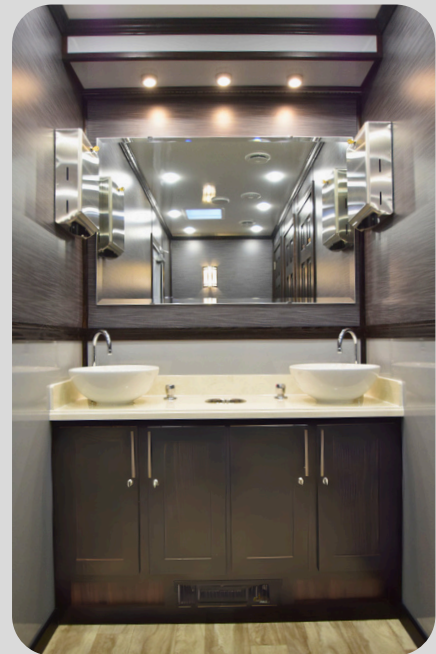

### 2-DOOR, 6-STATION RESTROOM TRAILER

Celebrity Interior

The FS8185 is ideal for events with up to 650 guests, providing a comfortable, refreshing space when indoor restrooms aren't available.

This spacious six-station trailer includes three stalls on the ladies' side, plus two urinals and one stall for the men's side, maximizing flow with a 19-foot box that accommodates multiple guests at once. Built to handle heavy use, the FS8185 ensures a welcoming, dependable environment for guests throughout your entire event.