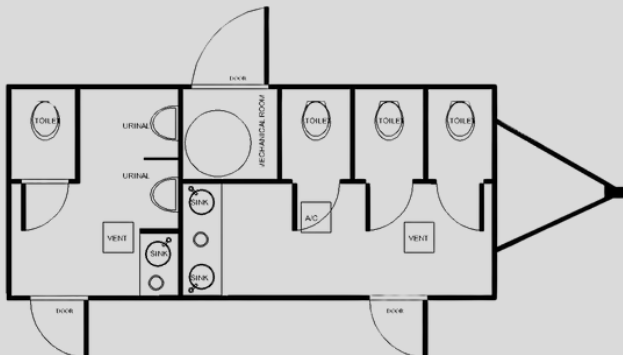

### 2-DOOR, 6-STATION RESTROOM TRAILER

Celebrity Interior

The FS8185 is ideal for events with up to 650 guests, providing a comfortable, refreshing space when indoor restrooms aren't available.

This spacious six-station trailer includes three stalls on the ladies' side, plus two urinals and one stall for the men's side, maximizing flow with a 19-foot box that accommodates multiple guests at once. Built to handle heavy use, the FS8185 ensures a welcoming, dependable environment for guests throughout your entire event.

Curb Weight:	8,180lbs
Axles:	Tandem
Box Length:	19-Foot
Box Width:	100-Inches
Opt. Fresh Tank:	150/200 Gallons
Waste Tank:	680 Gallons

*\*The images shown may feature optional features or configurations that are not standard. Please contact a product manager for details on available features and options.*