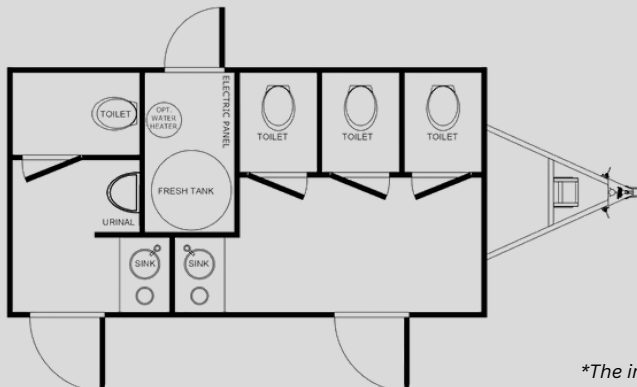

(260) 593-2279

FS85

FLEET COMMAND

2-DOOR, 5-STATION RESTROOM TRAILER

Ideal for events with up to 500 guests, our five-station FS85 trailer adds an extra stall on the ladies' side, reducing wait times and allowing more guests to enjoy the comfort.

The FS85's unique layout provides a spacious, relaxing environment, while remaining easy to transport and store. With our commitment to using heavy-duty components, you can rely on the FS85 to withstand heavy use while offering a comfortable experience for everyone.

Celebrity Interior

Curb Weight: 7,040lbs
Axles: Tandem
Box Length: 16-Foot
Box Width: 100-Inches
Opt. Fresh Tank: 150/200 Gallons
Waste Tank: 560 Gallons

**The images shown may feature optional features or configurations that are not standard. Please contact a product manager for details on available features and options.*