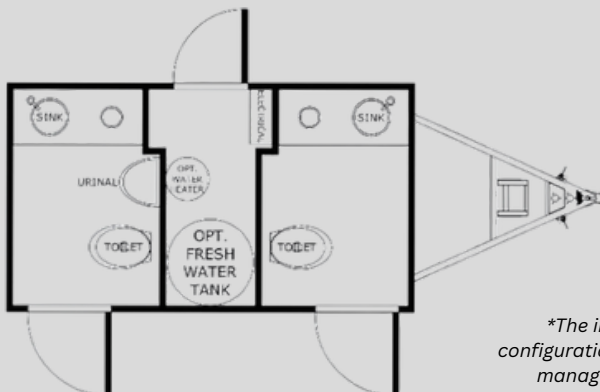

## 2-DOOR, 2-STATION RESTROOM TRAILER

The FS62 Two-Station Restroom Trailer is a compact yet elegant solution, perfect for events or venues needing upscale amenities with a smaller footprint. With its two-door design, this trailer ensures efficient guest flow and convenient access.

Despite its compact size, the FS62 offers a high-end experience, featuring premium finishes, stylish vanities, and modern fixtures. Inside, each station is thoughtfully crafted for privacy and comfort, with high-quality lighting and a spacious, well-ventilated layout.

Luxury Interior

Curb Weight:	4,900lbs
Axles:	Single
Single Box Length:	11-Foot
Box Width:	78-Inches
Opt. Fresh Tank:	150/200 Gallons
Waste Tank:	370 Gallons

*\*The images shown may feature optional features or configurations that are not standard. Please contact a product manager for details on available features and options.*