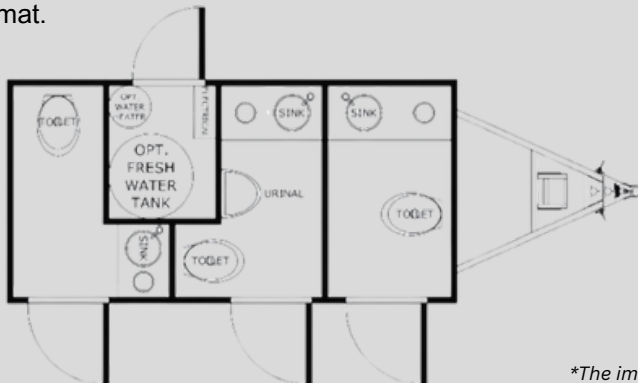

## 3-DOOR, 3-STATION RESTROOM TRAILER

The FS63 Three-Station Restroom Trailer combines a compact design with upscale amenities, making it perfect for events needing a stylish, efficient restroom solution. Featuring three doors for easy access, this trailer ensures smooth guest flow and quick availability.

Inside, each station is equipped with premium finishes, modern fixtures, and spacious vanities, offering a refined and comfortable atmosphere. With its thoughtful design and high-quality features, the FS63 provides a luxury restroom experience in a space-saving format.

Celebrity Interior

Curb Weight:	5,840lbs
Axles:	Single
Single Box Length:	12.5-Foot
Box Width:	78-Inches
Opt. Fresh Tank:	150/200 Gallons
Waste Tank:	400 Gallons

*\*The images shown may feature optional features or configurations that are not standard. Please contact a product manager for details on available features and options.*