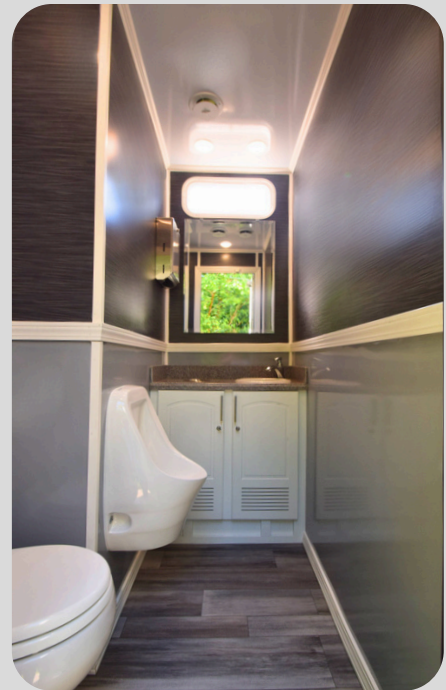

## 3-DOOR, 3-STATION RESTROOM TRAILER

The FS63 Three-Station Restroom Trailer combines a compact design with upscale amenities, making it perfect for events needing a stylish, efficient restroom solution. Featuring three doors for easy access, this trailer ensures smooth guest flow and quick availability.

Inside, each station is equipped with premium finishes, modern fixtures, and spacious vanities, offering a refined and comfortable atmosphere. With its thoughtful design and high-quality features, the FS63 provides a luxury restroom experience in a space-saving format.