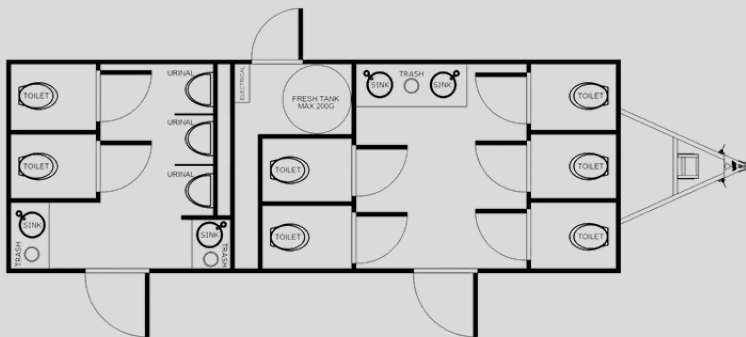

## 2-DOOR, 10-STATION RESTROOM TRAILER

Our best-selling large trailer, measuring 24 feet, features a balanced layout with five stalls for women and three urinals plus two stalls for men. Its gel-coated exterior and platform pull-out steps make it an attractive choice for both construction sites and upscale events.

Designed to handle large crowds and frequent use, this trailer reduces wait times and accommodates more guests efficiently, ensuring smooth operations at any event.

Luxury Interior

Curb Weight:	9,880lbs
Axles:	Tandem
Box Length:	24-Foot
Box Width:	100-Inches
Opt. Fresh Tank:	150/200 Gallons
Waste Tank:	840 Gallons