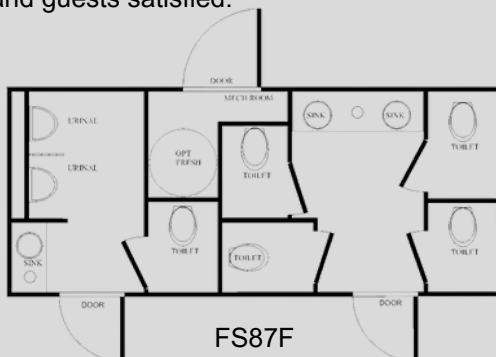

## 2-DOOR, 7-STATION RESTROOM TRAILER

Luxury Interior

Perfect for events where a six-station might fall short, but a larger trailer feels excessive, our seven-station restroom trailer offers the ideal balance of space and flexibility. Designed to comfortably serve a high number of guests, this trailer provides extra room and can be customized to prioritize men's or women's needs based on your event requirements.

Curb Weight:	7,240lbs
Axles:	Tandem
Box Length:	19-Foot
Box Width:	100-Inches
Opt. Fresh Tank:	150/200 Gallons
Waste Tank:	680 Gallons

*\*The images shown may feature optional features or configurations that are not standard. Please contact a product manager for details on available features and options.*