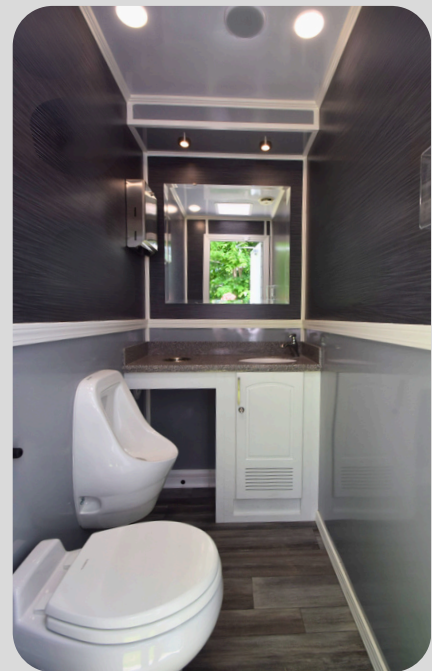

(260) 593-2279

FS614 SANITATION SERIES

4-DOOR, 4-STATION RESTROOM TRAILER

The FS614 Four-Station Restroom Trailer is a compact, easy-to-deliver model designed with safety and convenience in mind. With three curbside doors and one rear door, it ensures safe entry away from road traffic—ideal for city use.

Built for efficient towing, the FS614's narrow design offers better visibility and fits well in tight spaces. Available in multiple décor options, including a high-end luxury package and a bright, easy-to-clean celebrity package, this trailer provides a stylish and practical restroom solution.

Celebrity Interior

Curb Weight:	5,780lbs
Axles:	Single
Single Box Length:	14-Foot
Box Width:	78-Inches
Opt. Fresh Tank:	150/200 Gallons
Waste Tank:	485 Gallons

**The images shown may feature optional features or configurations that are not standard. Please contact a product manager for details on available features and options.*